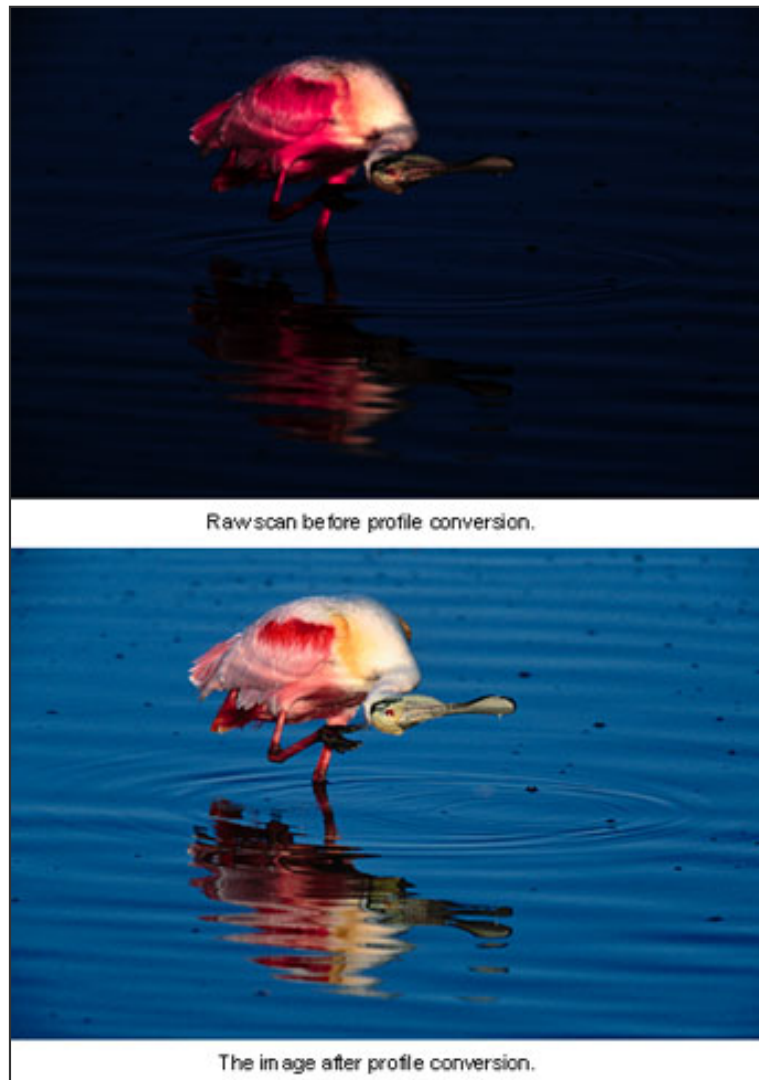

Digital Imaging - Part 3 Illustrations Page 1

Figure 1: Photoshop's Color Settings dialog.

Figure 3: Photoshop's Missing Profile Dialog.

Figure 2: Scanner Preferences

Figure 4

[CLOSE WINDOW](#)

Copyright 2000 - 2004, Nature Photographers Online Magazine, Inc. All rights reserved.