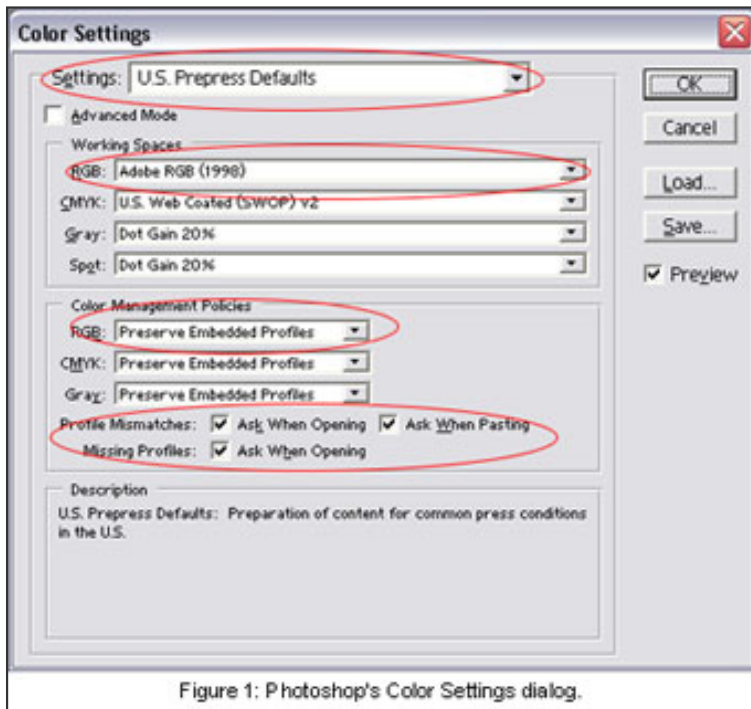

Digital Imaging - Part 3 Illustrations Page 1

Figure 1: Photoshop's Color Settings dialog.

Figure 3: Photoshop's Missing Profile Dialog.

Figure 2: Scanner Preferences

Figure 4

[CLOSE WINDOW](#)

Copyright 2000 - 2004, Nature Photographers Online Magazine, Inc. All rights reserved.