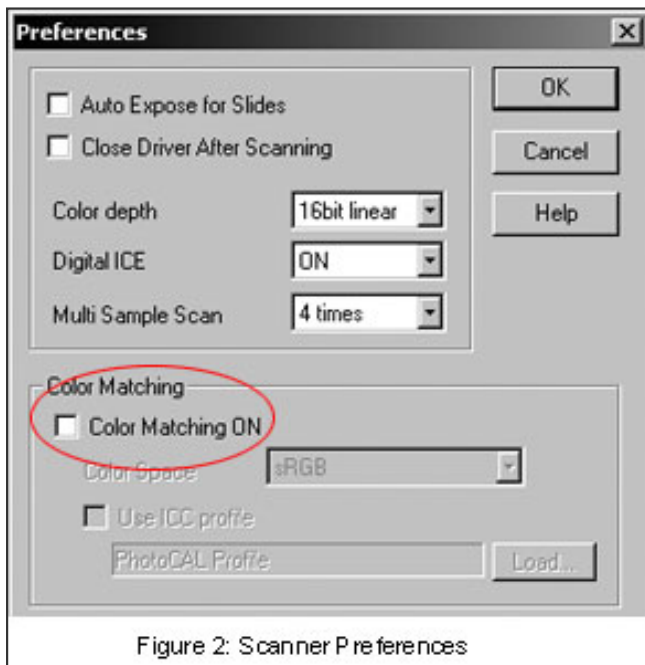

Digital Imaging - Part 3 Illustrations Page 1

Figure 1: Photoshop's Color Settings dialog.

Figure 3: Photoshop's Missing Profile Dialog.

Figure 2: Scanner Preferences

Figure 4

[CLOSE WINDOW](#)

Copyright 2000 - 2004, Nature Photographers Online Magazine, Inc. All rights reserved.