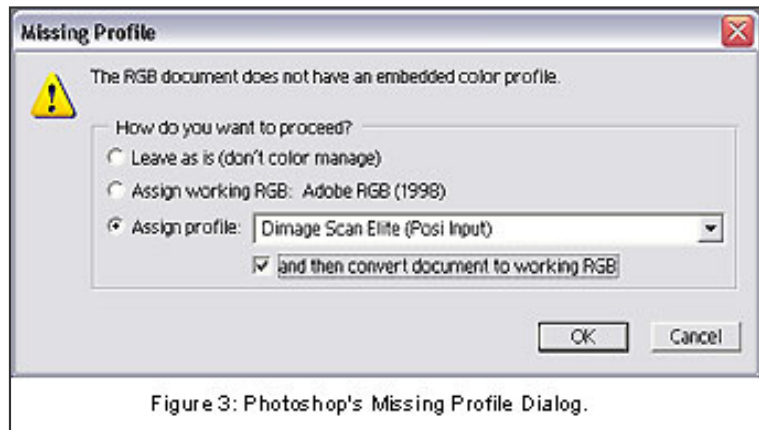

Digital Imaging - Part 3 Illustrations Page 1

Figure 1: Photoshop's Color Settings dialog.

Figure 3: Photoshop's Missing Profile Dialog.

Figure 2: Scanner Preferences

Figure 4

[CLOSE WINDOW](#)

Copyright 2000 - 2004, Nature Photographers Online Magazine, Inc. All rights reserved.